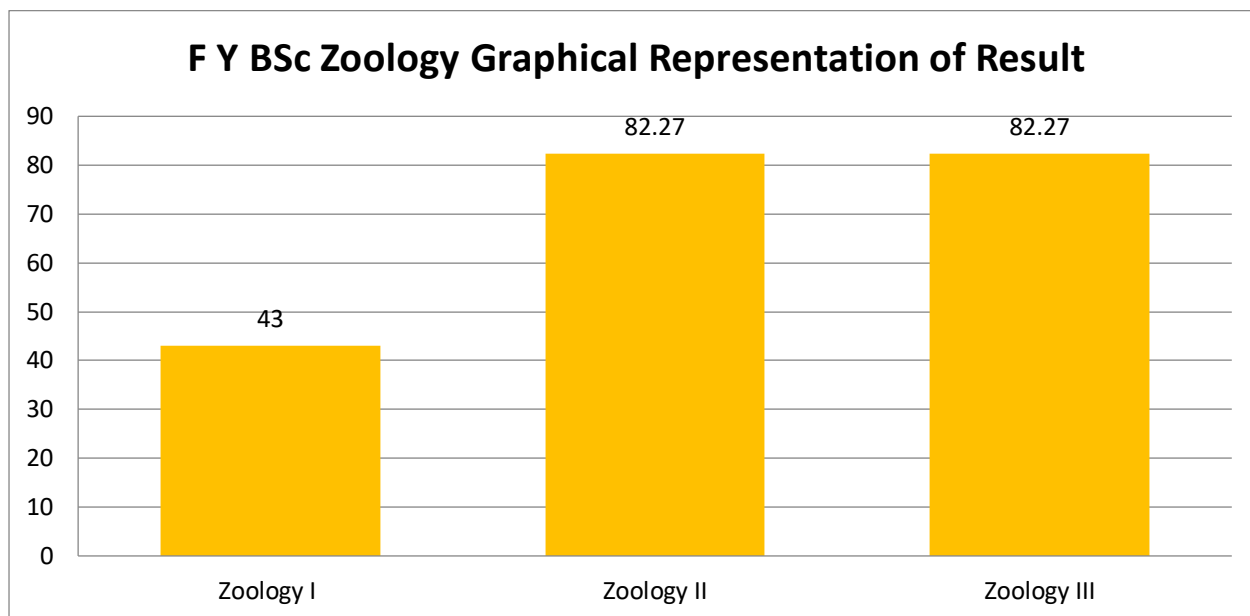

Department of Zoology
RESULT SHEET-2022-23
SEMESTER-I

Sr. No	Class	Title of Paper	No of Students Admitted	No of Students Appeared	Absent	Dist.	1st Class	2nd Class	Pass Class	Fail	Total pass	%
1	F Y BSc Zoology	Zoology I (111)	98	79	08	00	10	21	03	37	34	43
2		Zoology II (112)	98	79	10	10	31	17	07	04	65	82.27
3		Zoology III (113)	98	79	14	25	26	04	10	00	65	82.27