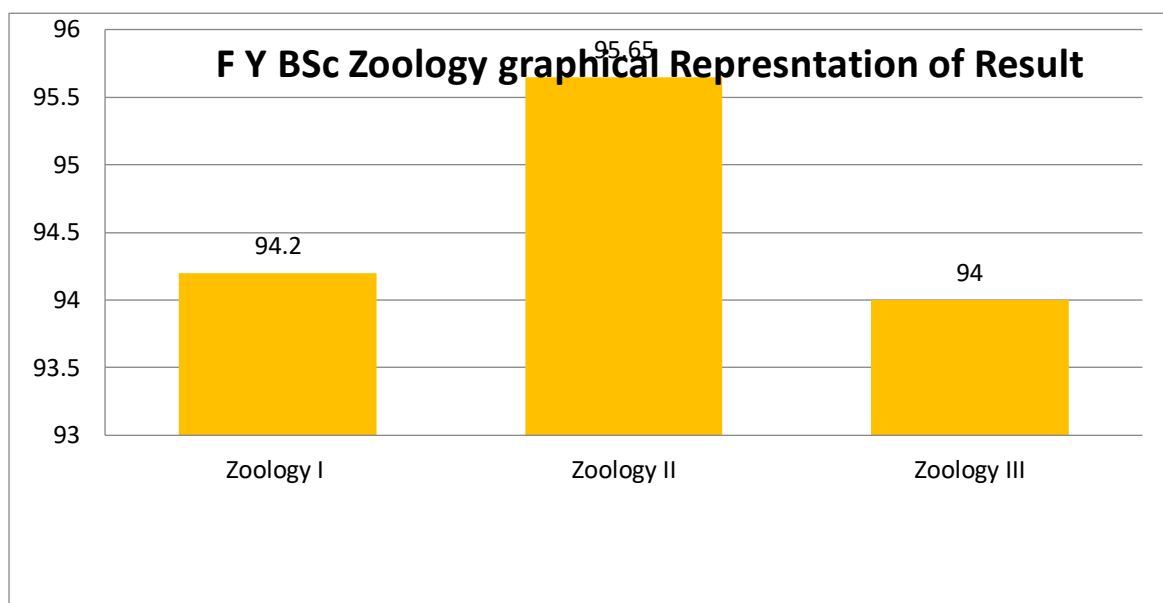

Department of Zoology
RESULT SHEET-2022-23
SEMESTER-II

Sr. No	Class	Title of Paper	No of Students Admitted	No of Students Appeared	Absent	Dist.	1st Class	2nd Class	Pass Class	Fail	Total pass	%
1	F Y BSc Zoology	Zoology I (121)	98	69	03	13	32	19	01	01	65	94.20
2		Zoology II (122)	98	69	020	24	28	13	01	01	66	95.65
3		Zoology III (123)	98	69	04	18	16	05	24	00	63	94