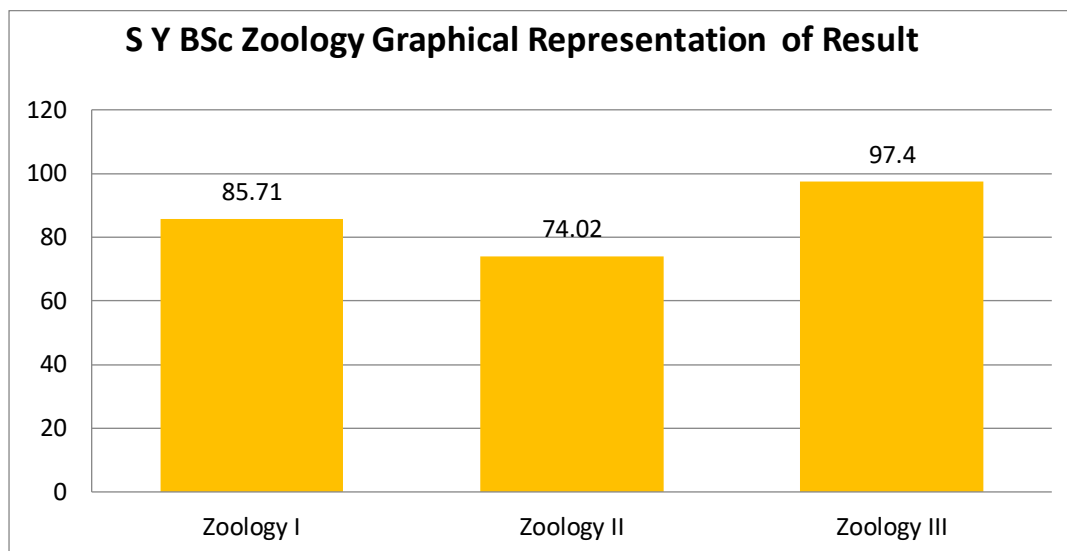

Department of Zoology
RESULT SHEET-2022-23
SEMESTER-III

Sr. No	Class	Title of Paper	No of Students Admitted	No of Students Appeared	Absent	Dist.	1st Class	2nd Class	Pass Class	Fail	Total pass	%
1	S Y BSc Zoology	Zoology I (231)	81	77	03	21	13	17	15	08	66	85.71
2		Zoology II (232)	81	77	05	04	14	21	18	15	57	74.02
3		Zoology III (233)	81	77	02	27	11	05	32	00	75	97.40